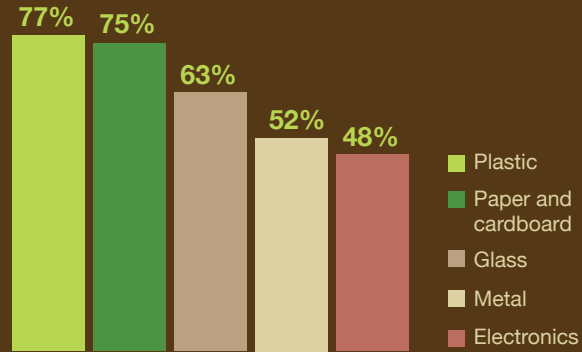

View This Color

View This Color

Sherwin-Williams Mockup

Photos and images are ©Sherwin-Williams Company.

Stylish Hats

Berkeley Hats is located just across the bay from San Francisco, four blocks south of UC Berkeley on iconic Telegraph Avenue. We are your one stop store for a wide variety of hats and caps for men and women. Check out our variety of hats [here](#).

Come Visit

2510 Telegraph Ave.
Berkeley, CA 94704
510-549-2955 or 510-940-4428

Top Sellers

See Store

Berkeley Hats Mockup

Photos and images are ©Berkeley Hat Company.

Recycle

Start Today!

Most Recycled Materials

Households' most recycled materials.

United State's Waste

Solid waste generation in the United States.

Power of Recycling

One recycled bottle saves enough energy to power a 60-watt light bulb for 6 hours.