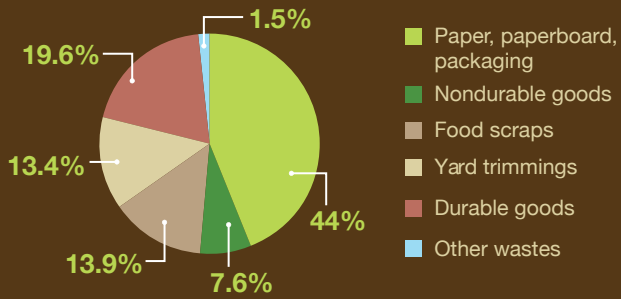

View This Color

View This Color

Sherwin-Williams Mockup

Photos and images are ©Sherwin-Williams Company.

Stylish Hats

Berkeley Hats is located just across the bay from San Francisco, four blocks south of UC Berkeley on iconic Telegraph Avenue. We are your one stop store for a wide variety of hats and caps for men and women. Check out our variety of hats [here](#).

Come Visit

2510 Telegraph Ave.
Berkeley, CA 94704
510-549-2955 or 510-940-4428

Top Sellers

See Store

Berkeley Hats Mockup

Photos and images are ©Berkeley Hat Company.

Recycle

Start Today!

Most Recycled Materials

Households' most recycled materials.

United State's Waste

Solid waste generation in the United States.

Power of Recycling

One recycled bottle saves enough energy to power a 60-watt light bulb for 6 hours.