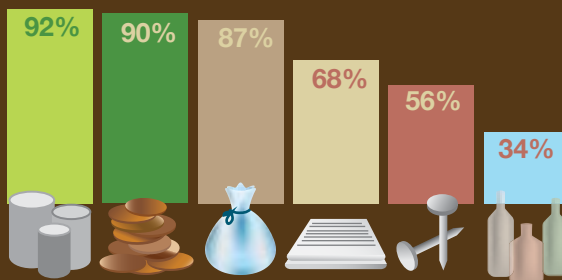

Saving Energy

Energy you save by using recycled materials.

How you can help!

To find out about recycling services in your area go to:
www.calrecycle.ca.gov/publiced/Earths911.htm

Join or donate to environmentally focused organizations.

Sources: Retrevo, ISRI, Planet Green, US Environmental Protection Agency

By: Melissa Wensch

Recycle Infographic